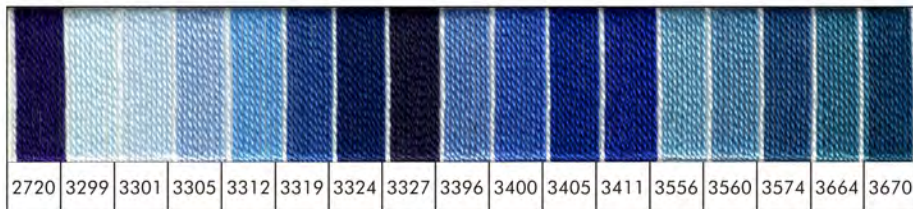

# COLOR CARD

PERLÉ

*Finca*<sup>®</sup>

MERCERIZED 100% EGYPTIAN FINCA COTTON  
GUARANTEED SOLID DYED COLORS

*Presencia*<sup>®</sup>  
HILATURAS S.A.

PERLÉ *Finca*<sup>®</sup>

ALL STRAIGHT AND VARIEGATED COLORS FROM THIS COLOR CARD ARE AVAILABLE IN NUMBERS: 5, 8, 12 AND 16  
ALL STRAIGHT COLORS ARE AS WELL AVAILABLE IN NUMBER 3

## GUARANTED SOLID DYED COLORS

\* ONLY THESE 5 MARKED COLORS, ARE COLORFAST, BUT NOT BLEACH FAST, ALL THE REST OF THE COLORS ARE AS WELL BLEACH FAST

ALGODON PURO 100% MERCERIZADO FINCA  
 100% PURO COTONE MERCERIZZATO FINCA  
 MERCERIZED 100% FINCA COTTON  
 GEMERCERISEERDE 100% FINCA KATOEN  
 COTON 100% MERCERISE FINCA  
 MERCERISIERTE 100% FINCA BAUMWOLLE  
 MERCERISERAD 100% FINCA BOMULL  
 MERSEROITU 100% FINCA PUUVILLA

Nº.3	Nº.5	Nº.8	Nº.12	Nº.16
0002	0001	1000	2000	0001

COLORES SOLIDOS GARANTIZADOS  
 COLORE SOLIDO GARANTITO  
 GUARANTED SOLID DYED COLOURS  
 GEGARANDEERD KLEURECHT  
 COULEURS SOLIDES GARANTIES  
 GARANTIERT FARBECHT  
 GARANTERAD FÄRGHÄRDIGHET  
 TAATTU VÄRINKESTO

# MERCERIZED 100% EGYPTIAN FINCA COTTON

GUARANTEED SOLID DYED **VARIEGATED** COLOURS

PERLÉ *Finca*<sup>®</sup>

ART. 00008 (10 x 5 G)

ART. 00009 (10 x 5 G)

ART. 00816 (10 x 10 G)

ART. 00880 (10 x 10 G)

ART. 00800 (10 x 50 G)