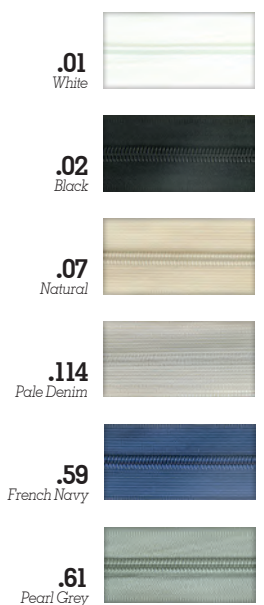

Vizzy

*We've
got it all
zipped
up!*

*Look inside for colours
and styles available*

OR

*turnover for a quick
full colour reference chart*

Open End

Available in 30cm, 35cm, 40cm, 45cm, 50cm, 55cm, 60cm and 65cm lengths.

Trouser

Available in 8cm, 10cm, 12cm, 15cm, 18cm, 20cm and 25cm lengths.

Jeans

Available in 8cm, 10cm, 12cm, 15cm, 18cm, 20cm and 25cm lengths.

Dress

Available in 15cm, 18cm, 20cm, 25cm, 30cm, 35cm, 40cm, 45cm, 50cm, 55cm and 60cm lengths. Pack of 5 are available in 01 white, 02 black, 07 natural and 59 french navy.

All Zipper Colours

Note: Not all colours listed here are available in all styles, please check inside for the combinations available.

.01 White		.26 Baby Pink		.48 Khaki		.72 Red		.107 Brown	
.02 Black		.27 Dusty Pink		.50 Sky Blue		.73 Buttermilk		.108 Burgundy	
.03 Linen		.28 Lolly Pink		.52 Cornflower		.74 Wine		.109 Purple	
.04 Calico		.31 Red		.54 Sage Blue		.76 Mustard		.110 Emerald	
.05 Cream		.32 Dark Red		.55 Royal Blue		.77 Silver		.111 Grass Green	
.06 Buttermilk		.33 Wine		.57 Junior Navy		.78 Pink		.112 Sea Mist	
.07 Natural		.34 Burgundy		.58 Navy		.79 Dark Maroon		.113 Old Gold	
.08 Fawn		.35 Cranberry		.59 French Navy		.86 Aqua		.114 School Grey	
.09 Suede		.36 Dark Maroon		.60 Silver		.87 Denim		.115 Bright Blue	
.10 Camel		.37 Blueberry		.61 Pearl Grey		.88 Mid Blue		.116 Baby Blue	
.12 Chestnut		.38 Deep Purple		.62 Grey		.89 Lilac		.117 Blue Steel	
.13 Chocolate		.39 Mauve		.63 Charcoal		.90 Dusty Pink		.118 Grape	
.14 Brown		.40 Iris		.64 Dark Maroon		.92 Grape		.119 Sea Green	
.15 Brick		.41 Nil Green		.66 Bone		.94 Hot Pink		.120 Dusty Green	
.19 WA Gold		.44 Emerald		.67 Orange		.95 Khaki		.121 Dusty Pink	
.21 Maize		.46 Hunter Green		.70 Midnight Blue		.96 Lavender		.122 Violet	
.22 Apricot		.47 Light Sage		.71 Ink Navy		.98 Willow		.123 Garden Rose	