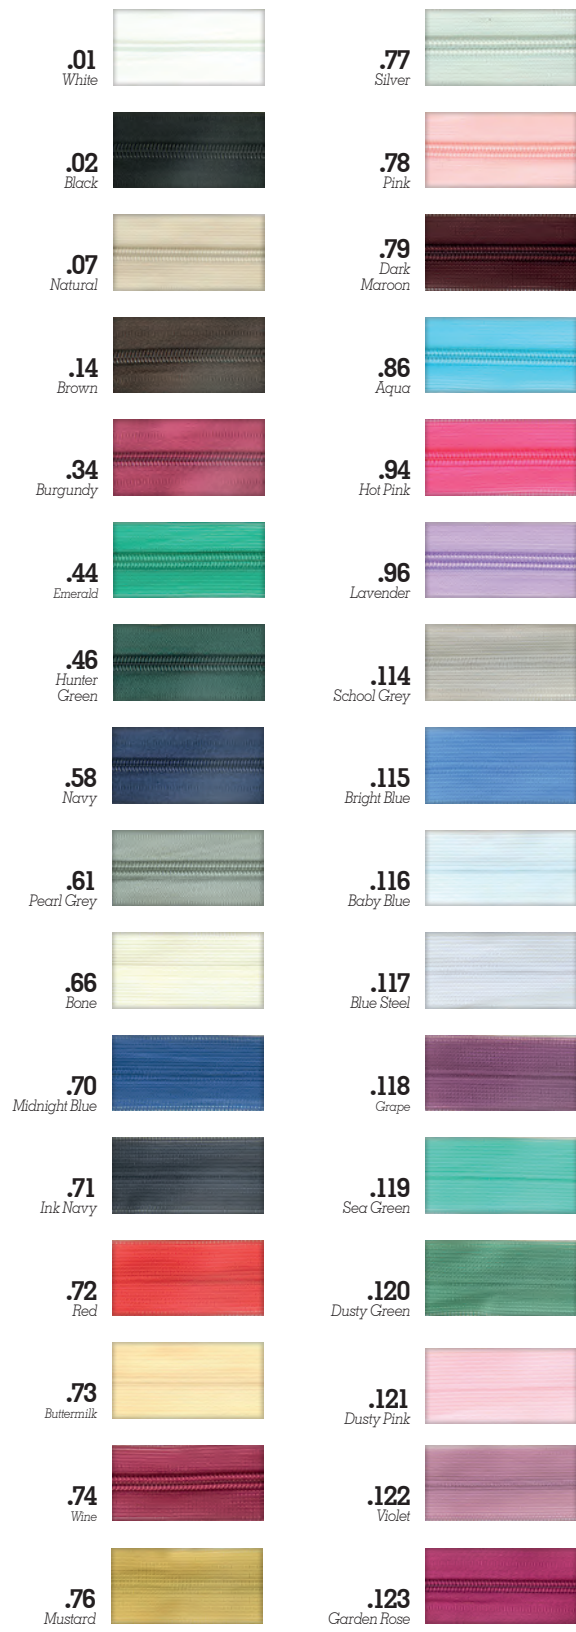

Invisible

Available in 10cm, 15cm, 18cm, 20cm, 25cm, 30cm - 35cm, 40cm - 45cm, 50cm and 55cm lengths

Woven Invisible

Available in 18-23cm, 30-35cm, 40-45cm and 55cm lengths