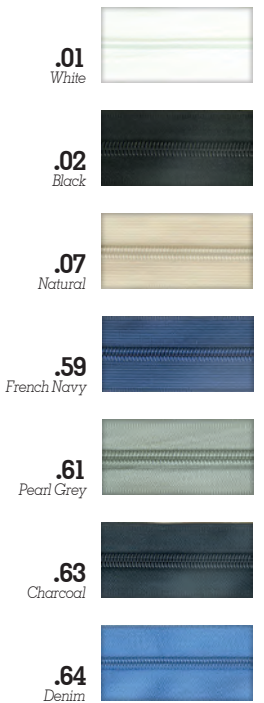

Vizzy

*We've
got it all
zipped
up!*

*Look inside for colours
and styles available*

OR

*turnover for a quick
full colour reference chart*

Open End

Available in 30cm, 35cm, 40cm, 45cm, 50cm, 55cm, 60cm and 65cm lengths.

Trouser

Available in 8cm, 10cm, 12cm, 15cm, 18cm, 20cm and 25cm lengths.

Jeans

Available in 8cm, 10cm, 12cm, 15cm, 18cm, 20cm and 25cm lengths.

Dress

Available in 15cm, 18cm, 20cm, 25cm, 30cm, 35cm, 40cm, 45cm, 50cm, 55cm and 60cm lengths. Pack of 5 are available in 01 white, 02 black, 07 natural and 59 french navy.

All Zipper Colours

Note: Not all colours listed here are available in all styles, please check inside for the combinations available.

.01 White		.26 Baby Pink		.48 Khaki		.72 Red		.107 Brown	
.02 Black		.27 Dusty Pink		.50 Sky Blue		.73 Buttermilk		.108 Burgundy	
.03 Linen		.28 Lolly Pink		.52 Cornflower		.74 Wine		.109 Purple	
.04 Calico		.31 Red		.54 Sage Blue		.76 Mustard		.110 Emerald	
.05 Cream		.32 Dark Red		.55 Royal Blue		.77 Silver		.111 Grass Green	
.06 Buttermilk		.33 Wine		.57 Junior Navy		.78 Pink		.112 Sea Mist	
.07 Natural		.34 Burgundy		.58 Navy		.79 Dark Maroon		.113 Old Gold	
.08 Fawn		.35 Cranberry		.59 French Navy		.86 Aqua		.114 School Grey	
.09 Suede		.36 Dark Maroon		.60 Silver		.87 Denim		.115 Bright Blue	
.10 Camel		.37 Blueberry		.61 Pearl Grey		.88 Mid Blue		.116 Baby Blue	
.12 Chestnut		.38 Deep Purple		.62 Grey		.89 Lilac		.117 Blue Steel	
.13 Chocolate		.39 Mauve		.63 Charcoal		.90 Dusty Pink		.118 Grape	
.14 Brown		.40 Iris		.64 Dark Maroon		.92 Grape		.119 Sea Green	
.15 Brick		.41 Nil Green		.66 Bone		.94 Hot Pink		.120 Dusty Green	
.19 WA Gold		.44 Emerald		.67 Orange		.95 Khaki		.121 Dusty Pink	
.21 Maize		.46 Hunter Green		.70 Midnight Blue		.96 Lavender		.122 Violet	
.22 Apricot		.47 Light Sage		.71 Ink Navy		.98 Willow		.123 Garden Rose	