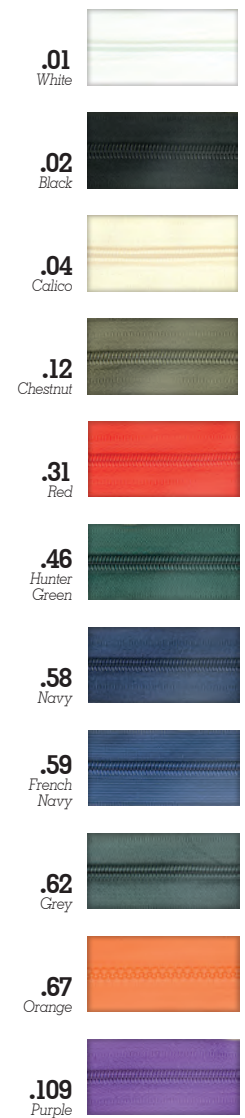

Vizzy

*We've
got it all
zipped
up!*

*Look inside for colours
and styles available*

OR

*turnover for a quick
full colour reference chart*

Open End

Available in 30cm, 35cm, 40cm, 45cm, 50cm, 55cm, 60cm and 65cm lengths.

Open End Metal

Available in 60cm, 65cm, 70cm, 75cm, 80cm, 85cm & 90cm lengths.

Chunky Open End

Available in 20cm, 25cm, 30cm, 35cm, 40cm, 45cm, 50cm, 55cm, 60cm, 65cm, 70cm, 75cm & 80cm lengths.

Reverse

Available in 50cm, 55cm, 60cm, 65cm, 70cm, 75cm & 80cm lengths.

All Zipper Colours

Note: Not all colours listed here are available in all styles, please check inside for the combinations available.

.01 White		.26 Baby Pink		.48 Khaki		.72 Red		.107 Brown	
.02 Black		.27 Dusty Pink		.50 Sky Blue		.73 Buttermilk		.108 Burgundy	
.03 Linen		.28 Lolly Pink		.52 Cornflower		.74 Wine		.109 Purple	
.04 Calico		.31 Red		.54 Sage Blue		.76 Mustard		.110 Emerald	
.05 Cream		.32 Dark Red		.55 Royal Blue		.77 Silver		.111 Grass Green	
.06 Buttermilk		.33 Wine		.57 Junior Navy		.78 Pink		.112 Sea Mist	
.07 Natural		.34 Burgundy		.58 Navy		.79 Dark Maroon		.113 Old Gold	
.08 Fawn		.35 Cranberry		.59 French Navy		.86 Aqua		.114 School Grey	
.09 Suede		.36 Dark Maroon		.60 Silver		.87 Denim		.115 Bright Blue	
.10 Camel		.37 Blueberry		.61 Pearl Grey		.88 Mid Blue		.116 Baby Blue	
.12 Chestnut		.38 Deep Purple		.62 Grey		.89 Lilac		.117 Blue Steel	
.13 Chocolate		.39 Mauve		.63 Charcoal		.90 Dusty Pink		.118 Grape	
.14 Brown		.40 Iris		.64 Dark Maroon		.92 Grape		.119 Sea Green	
.15 Brick		.41 Nil Green		.66 Bone		.94 Hot Pink		.120 Dusty Green	
.19 WA Gold		.44 Emerald		.67 Orange		.95 Khaki		.121 Dusty Pink	
.21 Maize		.46 Hunter Green		.70 Midnight Blue		.96 Lavender		.122 Violet	
.22 Apricot		.47 Light Sage		.71 Ink Navy		.98 Willow		.123 Garden Rose	